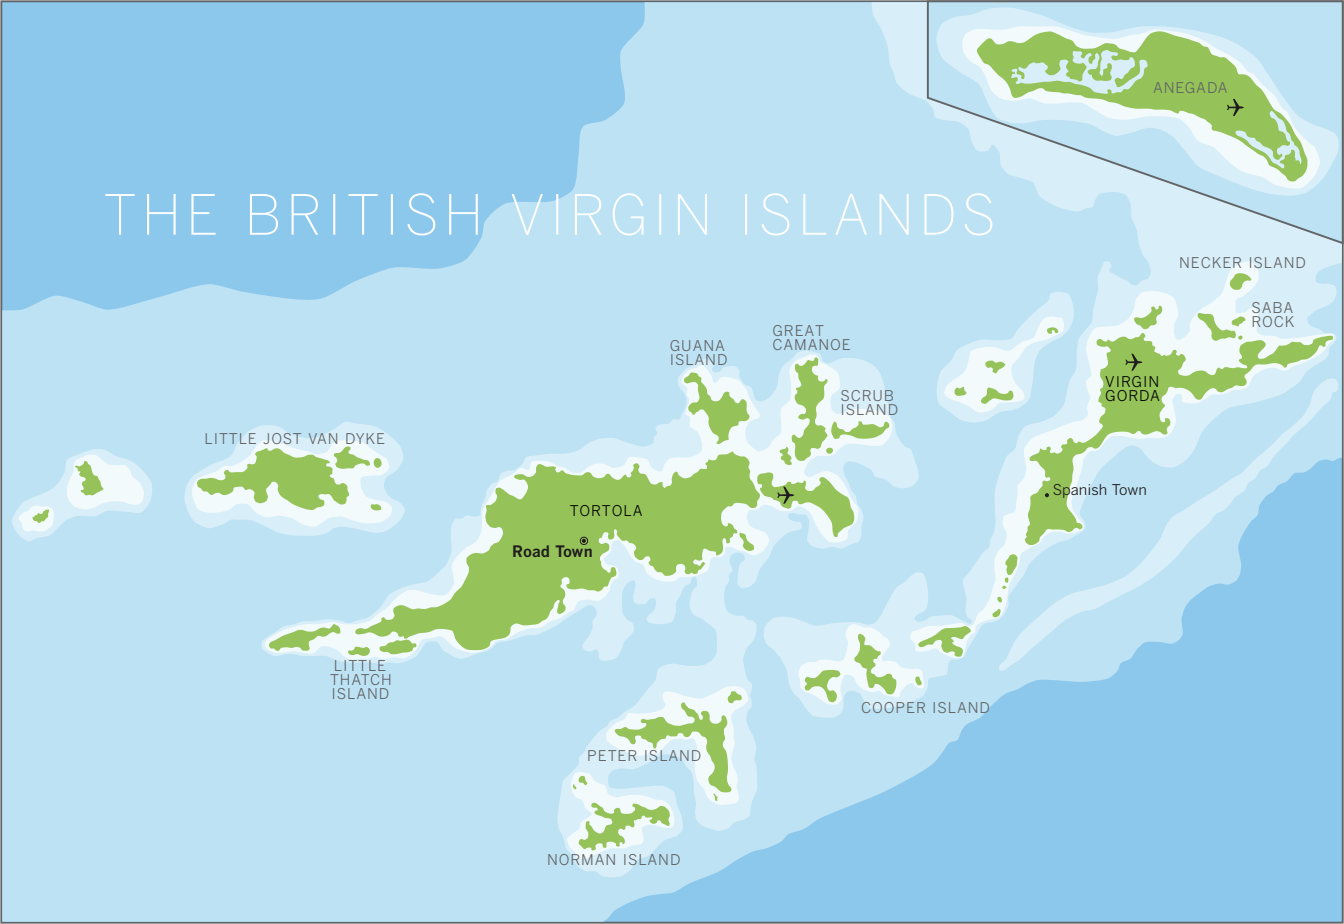

# THE BRITISH VIRGIN ISLANDS

LITTLE JOST VAN DYKE

GUANA ISLAND

GREAT CAMANOE

SCRUB ISLAND

NECKER ISLAND

SABA ROCK

VIRGIN GORDA

Spanish Town

TORTOLA

Road Town

LITTLE THATCH ISLAND

COOPER ISLAND

PETER ISLAND

NORMAN ISLAND